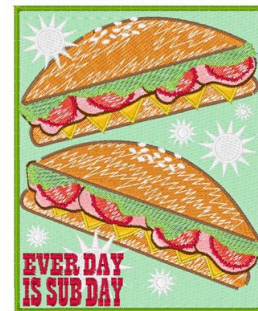

**Name:** Every Day Is Sub Day Machine  
Embroidery Design

**SKU:** WD02-JLA000359D

**Brand:** Windmill Designs

**Unique Colors:** 13 (19 color Stops)