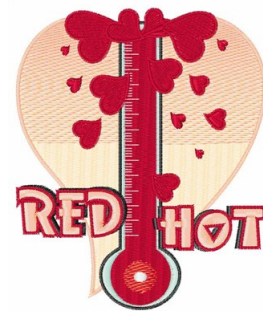

Name: Red Hot Machine Embroidery Design

SKU: WD02-JLA000357D

Brand: Windmill Designs

Unique Colors: 13 (11 color Stops)

Unique Colors

	Color Name (Color Code)	Manufacturer - Type
	Super White (1001) [No Color Selected]	madeira - rayon
	Dusty Lilac (1263) [No Color Selected]	madeira - rayon
	Crocus (286)	Exquisite - Polyester 1000m