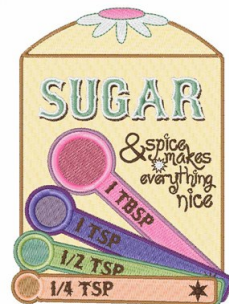

**Name:** Sugar and Spice...

**SKU:** WD02-JLA000356D

**Brand:** Windmill Designs

**Unique Colors:** 13 (22 color Stops)

## Unique Colors

	<b>Color Name (Color Code)</b>	<b>Manufacturer - Type</b>
	Super White (1001) [No Color Selected]	madeira - rayon
	Dusty Lilac (1263) [No Color Selected]	madeira - rayon
	Crocus (286)	Exquisite - Polyester 1000m

# Complete Color Sequence

#		Color Name (Color Code)	Manufacturer - Type
1		Super White (1001) [No Color Selected]	madeira - rayon
2		Super White (1001) [No Color Selected]	madeira - rayon
3		Crocus (286)	Exquisite - Polyester 1000m