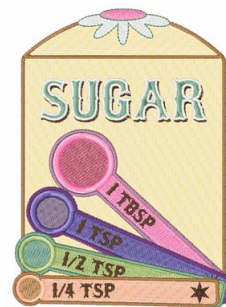

**Name:** Sugar Canister

**SKU:** WD02-JLA000356A

**Brand:** Windmill Designs

**Unique Colors:** 13 (21 color Stops)

## Unique Colors

	<b>Color Name (Color Code)</b>	<b>Manufacturer - Type</b>
	Super White (1001) [No Color Selected]	madeira - rayon
	Dusty Lilac (1263) [No Color Selected]	madeira - rayon
	Crocus (286)	Exquisite - Polyester 1000m

# Complete Color Sequence

#		Color Name (Color Code)	Manufacturer - Type
1		Super White (1001) [No Color Selected]	madeira - rayon
2		Super White (1001) [No Color Selected]	madeira - rayon
3		Crocus (286)	Exquisite - Polyester 1000m