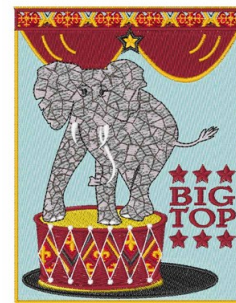

Name: Big Top

SKU: WD02-JLA000355D

Brand: Windmill Designs

Unique Colors: 13 (21 color Stops)

Unique Colors

	Color Name (Color Code)	Manufacturer - Type
	Super White (1001) [No Color Selected]	madeira - rayon
	Dusty Lilac (1263) [No Color Selected]	madeira - rayon
	Crocus (286)	Exquisite - Polyester 1000m

Complete Color Sequence

#		Color Name (Color Code)	Manufacturer - Type
1		Super White (1001) [No Color Selected]	madeira - rayon
2		Super White (1001) [No Color Selected]	madeira - rayon
3		Crocus (286)	Exquisite - Polyester 1000m