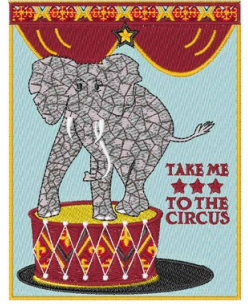

**Name:** Take Me to the Circus

**SKU:** WD02-JLA000355C

**Brand:** Windmill Designs

**Unique Colors:** 13 (21 color Stops)