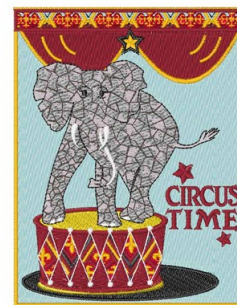

Name: Circus Time

SKU: WD02-JLA000355B

Brand: Windmill Designs

Unique Colors: 13 (21 color Stops)

Unique Colors

	Color Name (Color Code)	Manufacturer - Type
	Super White (1001) [No Color Selected]	madeira - rayon
	Dusty Lilac (1263) [No Color Selected]	madeira - rayon
	Crocus (286)	Exquisite - Polyester 1000m