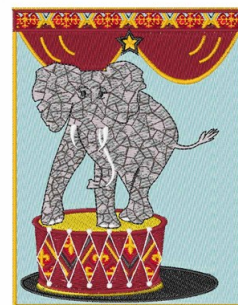

**Name:** Circus Elephant

**SKU:** WD02-JLA000355A

**Brand:** Windmill Designs

**Unique Colors:** 13 (20 color Stops)

## Unique Colors

	<b>Color Name (Color Code)</b>	<b>Manufacturer - Type</b>
	Super White (1001) [No Color Selected]	madeira - rayon
	Dusty Lilac (1263) [No Color Selected]	madeira - rayon
	Crocus (286)	Exquisite - Polyester 1000m