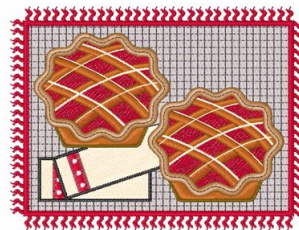

Name: Cherry Pies Machine Embroidery Design

SKU: WD02-JLA000346A

Brand: Windmill Designs

Unique Colors: 13 (15 color Stops)

Unique Colors

	Color Name (Color Code)	Manufacturer - Type
	Super White (1001) [No Color Selected]	madeira - rayon
	Dusty Lilac (1263) [No Color Selected]	madeira - rayon
	Crocus (286)	Exquisite - Polyester 1000m

Complete Color Sequence

#		Color Name (Color Code)	Manufacturer - Type
1		Super White (1001) [No Color Selected]	madeira - rayon
2		Super White (1001) [No Color Selected]	madeira - rayon
3		Crocus (286)	Exquisite - Polyester 1000m