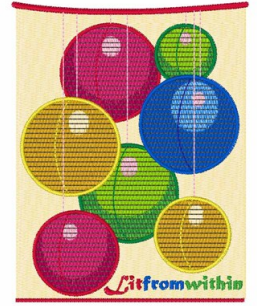

Name: Lit from Within

SKU: WD02-JLA000345D

Brand: Windmill Designs

Unique Colors: 13 (22 color Stops)

Unique Colors

	Color Name (Color Code)	Manufacturer - Type
	Super White (1001) [No Color Selected]	madeira - rayon
	Dusty Lilac (1263) [No Color Selected]	madeira - rayon
	Crocus (286)	Exquisite - Polyester 1000m

Complete Color Sequence

#		Color Name (Color Code)	Manufacturer - Type
1		Super White (1001) [No Color Selected]	madeira - rayon
2		Super White (1001) [No Color Selected]	madeira - rayon
3		Crocus (286)	Exquisite - Polyester 1000m