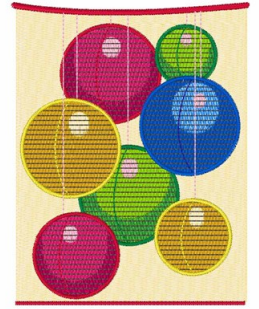

Name: Round Lanterns

SKU: WD02-JLA000345A

Brand: Windmill Designs

Unique Colors: 13 (19 color Stops)

Unique Colors

	Color Name (Color Code)	Manufacturer - Type
	Super White (1001) [No Color Selected]	madeira - rayon
	Dusty Lilac (1263) [No Color Selected]	madeira - rayon
	Crocus (286)	Exquisite - Polyester 1000m

Complete Color Sequence

#		Color Name (Color Code)	Manufacturer - Type
1		Super White (1001) [No Color Selected]	madeira - rayon
2		Super White (1001) [No Color Selected]	madeira - rayon
3		Crocus (286)	Exquisite - Polyester 1000m