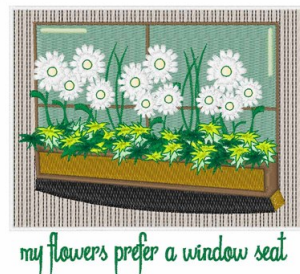

Name: Prefer a Window Seat Machine
Embroidery Design

SKU: WD02-JLA000339B

Brand: Windmill Designs

Unique Colors: 13 (14 color Stops)

Unique Colors

	Color Name (Color Code)	Manufacturer - Type
	Super White (1001) [No Color Selected]	madeira - rayon
	Dusty Lilac (1263) [No Color Selected]	madeira - rayon
	Crocus (286)	Exquisite - Polyester 1000m