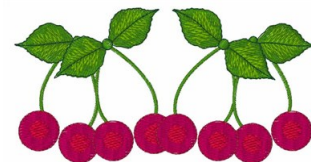

Name: Cherries Border

SKU: WD02-JLA000337A

Brand: Windmill Designs

Unique Colors: 13 (6 color Stops)

Unique Colors

	Color Name (Color Code)	Manufacturer - Type
	Super White (1001) [No Color Selected]	madeira - rayon
	Dusty Lilac (1263) [No Color Selected]	madeira - rayon
	Crocus (286)	Exquisite - Polyester 1000m

Complete Color Sequence

#		Color Name (Color Code)	Manufacturer - Type
1		Super White (1001) [No Color Selected]	madeira - rayon
2		Super White (1001) [No Color Selected]	madeira - rayon
3		Crocus (286)	Exquisite - Polyester 1000m