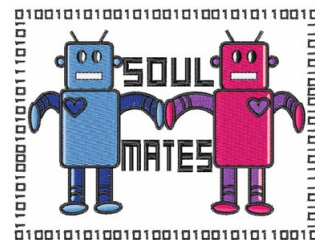

Name: Soul Mates Robots Machine Embroidery Design

SKU: WD02-JLA000336C

Brand: Windmill Designs

Unique Colors: 13 (15 color Stops)

Unique Colors

	Color Name (Color Code)	Manufacturer - Type
	Super White (1001) [No Color Selected]	madeira - rayon
	Dusty Lilac (1263) [No Color Selected]	madeira - rayon
	Crocus (286)	Exquisite - Polyester 1000m