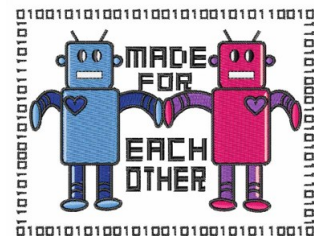

Name: Made for Each Other Machine
Embroidery Design

SKU: WD02-JLA000336B

Brand: Windmill Designs

Unique Colors: 13 (15 color Stops)

Unique Colors

	Color Name (Color Code)	Manufacturer - Type
	Super White (1001) [No Color Selected]	madeira - rayon
	Dusty Lilac (1263) [No Color Selected]	madeira - rayon
	Crocus (286)	Exquisite - Polyester 1000m