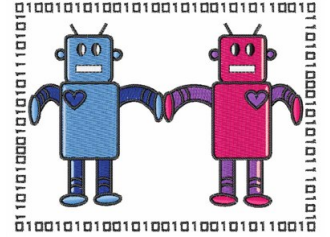

Name: Love Robots

SKU: WD02-JLA000336A

Brand: Windmill Designs

Unique Colors: 13 (15 color Stops)

Unique Colors

	Color Name (Color Code)	Manufacturer - Type
	Super White (1001) [No Color Selected]	madeira - rayon
	Dusty Lilac (1263) [No Color Selected]	madeira - rayon
	Crocus (286)	Exquisite - Polyester 1000m