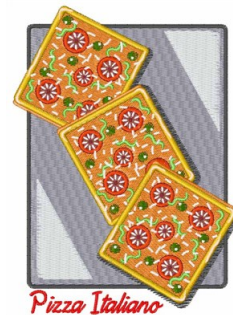

**Name:** Pizza Italiano

**SKU:** WD02-JLA000335C

**Brand:** Windmill Designs

**Unique Colors:** 13 (30 color Stops)

## Unique Colors

	<b>Color Name (Color Code)</b>	<b>Manufacturer - Type</b>
	Super White (1001) [No Color Selected]	madeira - rayon
	Dusty Lilac (1263) [No Color Selected]	madeira - rayon
	Crocus (286)	Exquisite - Polyester 1000m

# Complete Color Sequence

#		Color Name (Color Code)	Manufacturer - Type
1		Super White (1001) [No Color Selected]	madeira - rayon
2		Super White (1001) [No Color Selected]	madeira - rayon
3		Crocus (286)	Exquisite - Polyester 1000m