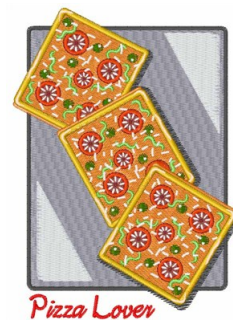

Name: Pizza Lover

SKU: WD02-JLA000335B

Brand: Windmill Designs

Unique Colors: 13 (30 color Stops)

Unique Colors

	Color Name (Color Code)	Manufacturer - Type
	Super White (1001) [No Color Selected]	madeira - rayon
	Dusty Lilac (1263) [No Color Selected]	madeira - rayon
	Crocus (286)	Exquisite - Polyester 1000m

Complete Color Sequence

#		Color Name (Color Code)	Manufacturer - Type
1		Super White (1001) [No Color Selected]	madeira - rayon
2		Super White (1001) [No Color Selected]	madeira - rayon
3		Crocus (286)	Exquisite - Polyester 1000m