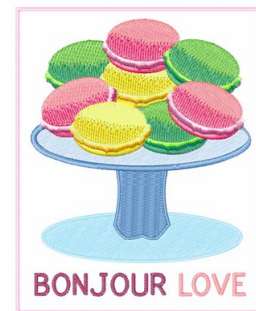

Name: Bonjour Love Machine Embroidery Design

SKU: WD02-JLA000327C

Brand: Windmill Designs

Unique Colors: 13 (33 color Stops)

Unique Colors

	Color Name (Color Code)	Manufacturer - Type
	Super White (1001) [No Color Selected]	madeira - rayon
	Dusty Lilac (1263) [No Color Selected]	madeira - rayon
	Crocus (286)	Exquisite - Polyester 1000m

Complete Color Sequence

#		Color Name (Color Code)	Manufacturer - Type
1		Super White (1001) [No Color Selected]	madeira - rayon
2		Super White (1001) [No Color Selected]	madeira - rayon
3		Crocus (286)	Exquisite - Polyester 1000m