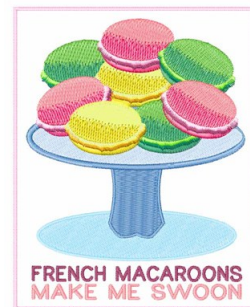

Name: French Macaroons Machine Embroidery Design

SKU: WD02-JLA000327B

Brand: Windmill Designs

Unique Colors: 13 (33 color Stops)

Unique Colors

	Color Name (Color Code)	Manufacturer - Type
	Super White (1001) [No Color Selected]	madeira - rayon
	Dusty Lilac (1263) [No Color Selected]	madeira - rayon
	Crocus (286)	Exquisite - Polyester 1000m

Complete Color Sequence

#		Color Name (Color Code)	Manufacturer - Type
1		Super White (1001) [No Color Selected]	madeira - rayon
2		Super White (1001) [No Color Selected]	madeira - rayon
3		Crocus (286)	Exquisite - Polyester 1000m