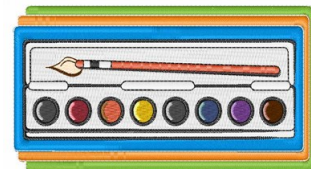

Name: Watercolor Paint

SKU: WD02-JLA000325A

Brand: Windmill Designs

Unique Colors: 13 (24 color Stops)

Unique Colors

	Color Name (Color Code)	Manufacturer - Type
	Super White (1001) [No Color Selected]	madeira - rayon
	Dusty Lilac (1263) [No Color Selected]	madeira - rayon
	Crocus (286)	Exquisite - Polyester 1000m

Complete Color Sequence

#		Color Name (Color Code)	Manufacturer - Type
1		Super White (1001) [No Color Selected]	madeira - rayon
2		Super White (1001) [No Color Selected]	madeira - rayon
3		Crocus (286)	Exquisite - Polyester 1000m