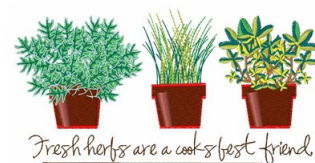

Name: Fresh Herbs Machine Embroidery Design

SKU: WD02-JLA000322C

Brand: Windmill Designs

Unique Colors: 13 (14 color Stops)

Unique Colors

	Color Name (Color Code)	Manufacturer - Type
	Super White (1001) [No Color Selected]	madeira - rayon
	Dusty Lilac (1263) [No Color Selected]	madeira - rayon
	Crocus (286)	Exquisite - Polyester 1000m