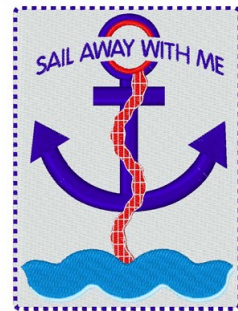

Name: Sail Away

SKU: WD02-JLA000318D

Brand: Windmill Designs

Unique Colors: 13 (8 color Stops)

Unique Colors

	Color Name (Color Code)	Manufacturer - Type
	Super White (1001) [No Color Selected]	madeira - rayon
	Dusty Lilac (1263) [No Color Selected]	madeira - rayon
	Crocus (286)	Exquisite - Polyester 1000m

Complete Color Sequence

#		Color Name (Color Code)	Manufacturer - Type
1		Super White (1001) [No Color Selected]	madeira - rayon
2		Super White (1001) [No Color Selected]	madeira - rayon
3		Crocus (286)	Exquisite - Polyester 1000m