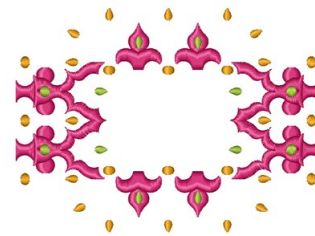

Name: Pink Deco Border Machine Embroidery Design

SKU: WD02-JLA000309A

Brand: Windmill Designs

Unique Colors: 13 (3 color Stops)

Unique Colors

	Color Name (Color Code)	Manufacturer - Type
	Super White (1001) [No Color Selected]	madeira - rayon
	Dusty Lilac (1263) [No Color Selected]	madeira - rayon
	Crocus (286)	Exquisite - Polyester 1000m

Complete Color Sequence

#		Color Name (Color Code)	Manufacturer - Type
1		Super White (1001) [No Color Selected]	madeira - rayon
2		Super White (1001) [No Color Selected]	madeira - rayon
3		Crocus (286)	Exquisite - Polyester 1000m