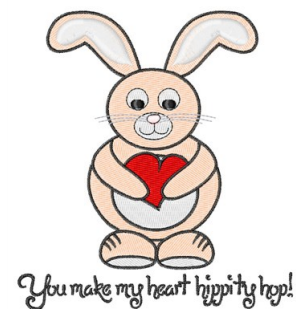

Name: Hippity Hop Machine Embroidery Design

SKU: WD02-JLA000308D

Brand: Windmill Designs

Unique Colors: 13 (7 color Stops)

Unique Colors

	Color Name (Color Code)	Manufacturer - Type
	Super White (1001) [No Color Selected]	madeira - rayon
	Dusty Lilac (1263) [No Color Selected]	madeira - rayon
	Crocus (286)	Exquisite - Polyester 1000m