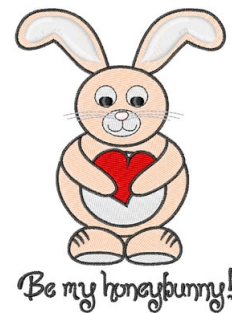

Name: Honey Bunny Machine Embroidery Design

SKU: WD02-JLA000308C

Brand: Windmill Designs

Unique Colors: 13 (7 color Stops)

Unique Colors

	Color Name (Color Code)	Manufacturer - Type
	Super White (1001) [No Color Selected]	madeira - rayon
	Dusty Lilac (1263) [No Color Selected]	madeira - rayon
	Crocus (286)	Exquisite - Polyester 1000m