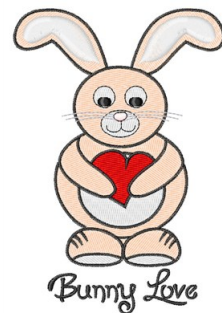

Name: Bunny Love Machine Embroidery Design

SKU: WD02-JLA000308B

Brand: Windmill Designs

Unique Colors: 13 (7 color Stops)

Unique Colors

	Color Name (Color Code)	Manufacturer - Type
	Super White (1001) [No Color Selected]	madeira - rayon
	Dusty Lilac (1263) [No Color Selected]	madeira - rayon
	Crocus (286)	Exquisite - Polyester 1000m