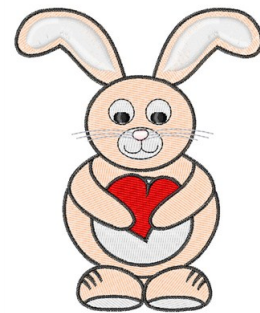

Name: Bunny & Heart Machine Embroidery Design

SKU: WD02-JLA000308A

Brand: Windmill Designs

Unique Colors: 13 (6 color Stops)

Unique Colors

	Color Name (Color Code)	Manufacturer - Type
	Super White (1001) [No Color Selected]	madeira - rayon
	Dusty Lilac (1263) [No Color Selected]	madeira - rayon
	Crocus (286)	Exquisite - Polyester 1000m