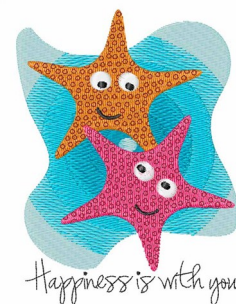

**Name:** Happiness Is With You Machine  
Embroidery Design

**SKU:** WD02-JLA000298C

**Brand:** Windmill Designs

**Unique Colors:** 13 (10 color Stops)