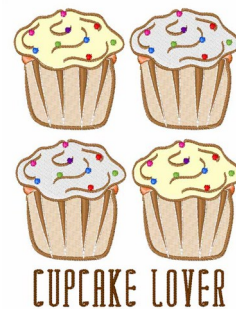

Name: Cupcake Lover Machine Embroidery Design

SKU: WD02-JLA000295D

Brand: Windmill Designs

Unique Colors: 13 (17 color Stops)

Unique Colors

	Color Name (Color Code)	Manufacturer - Type
	Super White (1001) [No Color Selected]	madeira - rayon
	Dusty Lilac (1263) [No Color Selected]	madeira - rayon
	Crocus (286)	Exquisite - Polyester 1000m