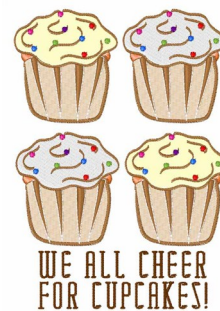

Name: Cheer For Cupcakes Machine
Embroidery Design

SKU: WD02-JLA000295C

Brand: Windmill Designs

Unique Colors: 13 (17 color Stops)

Unique Colors

	Color Name (Color Code)	Manufacturer - Type
	Super White (1001) [No Color Selected]	madeira - rayon
	Dusty Lilac (1263) [No Color Selected]	madeira - rayon
	Crocus (286)	Exquisite - Polyester 1000m