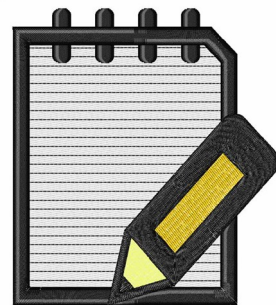

Name: Notepad & Pencil Machine Embroidery Design

SKU: WD02-JLA000290A

Brand: Windmill Designs

Unique Colors: 13 (5 color Stops)

Unique Colors

	Color Name (Color Code)	Manufacturer - Type
	Super White (1001) [No Color Selected]	madeira - rayon
	Dusty Lilac (1263) [No Color Selected]	madeira - rayon
	Crocus (286)	Exquisite - Polyester 1000m

Complete Color Sequence

#		Color Name (Color Code)	Manufacturer - Type
1		Super White (1001) [No Color Selected]	madeira - rayon
2		Super White (1001) [No Color Selected]	madeira - rayon
3		Crocus (286)	Exquisite - Polyester 1000m