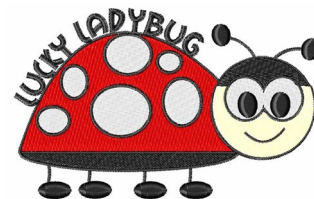

Name: Lucky Ladybug

SKU: WD02-JLA00028D

Brand: Windmill Designs

Unique Colors: 13 (4 color Stops)

Unique Colors

	Color Name (Color Code)	Manufacturer - Type
	Super White (1001) [No Color Selected]	madeira - rayon
	Dusty Lilac (1263) [No Color Selected]	madeira - rayon
	Crocus (286)	Exquisite - Polyester 1000m