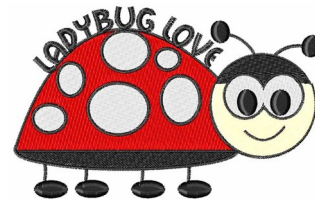

Name: Ladybug Love Machine Embroidery Design

SKU: WD02-JLA00028C

Brand: Windmill Designs

Unique Colors: 13 (4 color Stops)

Unique Colors

	Color Name (Color Code)	Manufacturer - Type
	Super White (1001) [No Color Selected]	madeira - rayon
	Dusty Lilac (1263) [No Color Selected]	madeira - rayon
	Crocus (286)	Exquisite - Polyester 1000m