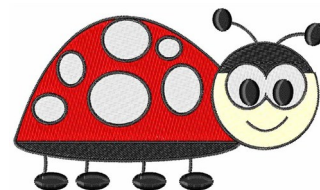

Name: Ladybug Machine Embroidery Design

SKU: WD02-JLA00028A

Brand: Windmill Designs

Unique Colors: 13 (4 color Stops)

Unique Colors

	Color Name (Color Code)	Manufacturer - Type
	Super White (1001) [No Color Selected]	madeira - rayon
	Dusty Lilac (1263) [No Color Selected]	madeira - rayon
	Crocus (286)	Exquisite - Polyester 1000m

Complete Color Sequence

#		Color Name (Color Code)	Manufacturer - Type
1		Super White (1001) [No Color Selected]	madeira - rayon
2		Super White (1001) [No Color Selected]	madeira - rayon
3		Crocus (286)	Exquisite - Polyester 1000m