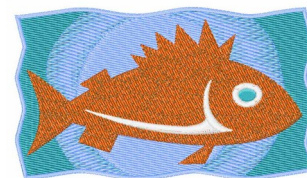

Name: Fish in Water

SKU: WD02-JLA000288A

Brand: Windmill Designs

Unique Colors: 13 (6 color Stops)

Unique Colors

	Color Name (Color Code)	Manufacturer - Type
	Super White (1001) [No Color Selected]	madeira - rayon
	Dusty Lilac (1263) [No Color Selected]	madeira - rayon
	Crocus (286)	Exquisite - Polyester 1000m

Complete Color Sequence

#		Color Name (Color Code)	Manufacturer - Type
1		Super White (1001) [No Color Selected]	madeira - rayon
2		Super White (1001) [No Color Selected]	madeira - rayon
3		Crocus (286)	Exquisite - Polyester 1000m