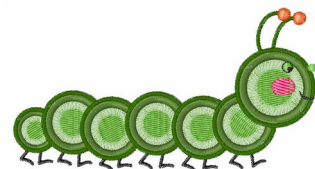

Name: Green Caterpillar

SKU: WD02-JLA000287A

Brand: Windmill Designs

Unique Colors: 13 (9 color Stops)

Unique Colors

	Color Name (Color Code)	Manufacturer - Type
	Super White (1001) [No Color Selected]	madeira - rayon
	Dusty Lilac (1263) [No Color Selected]	madeira - rayon
	Crocus (286)	Exquisite - Polyester 1000m

Complete Color Sequence

#		Color Name (Color Code)	Manufacturer - Type
1		Super White (1001) [No Color Selected]	madeira - rayon
2		Super White (1001) [No Color Selected]	madeira - rayon
3		Crocus (286)	Exquisite - Polyester 1000m