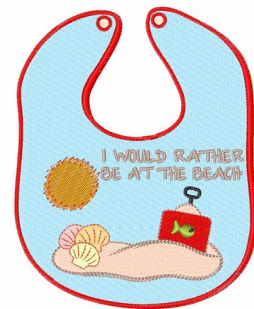

**Name:** At the Beach

**SKU:** WD02-JLA000286D

**Brand:** Windmill Designs

**Unique Colors:** 13 (14 color Stops)