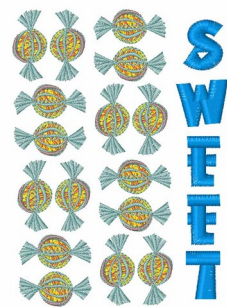

Name: Sweet Candy Machine Embroidery Design

SKU: WD02-JLA000285D

Brand: Windmill Designs

Unique Colors: 13 (5 color Stops)

Unique Colors

	Color Name (Color Code)	Manufacturer - Type
	Super White (1001) [No Color Selected]	madeira - rayon
	Dusty Lilac (1263) [No Color Selected]	madeira - rayon
	Crocus (286)	Exquisite - Polyester 1000m

Complete Color Sequence

#		Color Name (Color Code)	Manufacturer - Type
1		Super White (1001) [No Color Selected]	madeira - rayon
2		Super White (1001) [No Color Selected]	madeira - rayon
3		Crocus (286)	Exquisite - Polyester 1000m