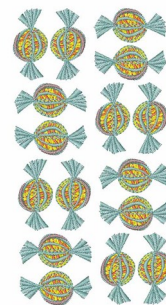

Name: Wrapped Candy Machine Embroidery Design

SKU: WD02-JLA000285A

Brand: Windmill Designs

Unique Colors: 13 (4 color Stops)

Unique Colors

	Color Name (Color Code)	Manufacturer - Type
	Super White (1001) [No Color Selected]	madeira - rayon
	Dusty Lilac (1263) [No Color Selected]	madeira - rayon
	Crocus (286)	Exquisite - Polyester 1000m

Complete Color Sequence

#		Color Name (Color Code)	Manufacturer - Type
1		Super White (1001) [No Color Selected]	madeira - rayon
2		Super White (1001) [No Color Selected]	madeira - rayon
3		Crocus (286)	Exquisite - Polyester 1000m