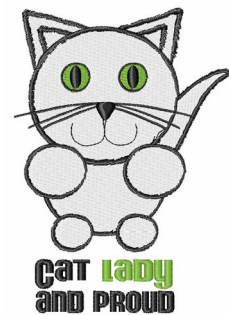

Name: Cat Lady And Proud Machine Embroidery Design

SKU: WD02-JLA000281C

Brand: Windmill Designs

Unique Colors: 13 (4 color Stops)

Unique Colors

	Color Name (Color Code)	Manufacturer - Type
	Super White (1001) [No Color Selected]	madeira - rayon
	Dusty Lilac (1263) [No Color Selected]	madeira - rayon
	Crocus (286)	Exquisite - Polyester 1000m