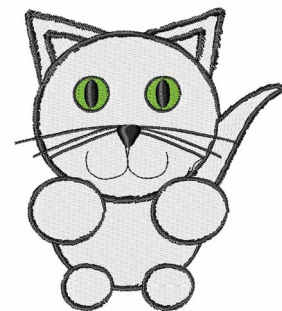

Name: White Kitty Cat Machine Embroidery Design

SKU: WD02-JLA000281A

Brand: Windmill Designs

Unique Colors: 13 (3 color Stops)

Unique Colors

| | Color Name (Color Code) | Manufacturer - Type |
|--|--|-----------------------------|
|  | Super White (1001) [No Color Selected] | madeira - rayon |
|  | Dusty Lilac (1263) [No Color Selected] | madeira - rayon |
|  | Crocus (286) | Exquisite - Polyester 1000m |