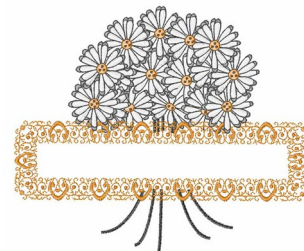

**Name:** Daisy Bouquet Frame Machine Embroidery Design

**SKU:** WD02-JLA000274A

**Brand:** Windmill Designs

**Unique Colors:** 13 (37 color Stops)

## Unique Colors

	<b>Color Name (Color Code)</b>	<b>Manufacturer - Type</b>
	Super White (1001) [No Color Selected]	madeira - rayon
	Dusty Lilac (1263) [No Color Selected]	madeira - rayon
	Crocus (286)	Exquisite - Polyester 1000m