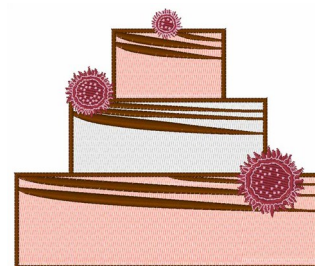

Name: Cake With Flowers

SKU: WD02-JLA000273A

Brand: Windmill Designs

Unique Colors: 13 (5 color Stops)

Unique Colors

	Color Name (Color Code)	Manufacturer - Type
	Super White (1001) [No Color Selected]	madeira - rayon
	Dusty Lilac (1263) [No Color Selected]	madeira - rayon
	Crocus (286)	Exquisite - Polyester 1000m

Complete Color Sequence

#		Color Name (Color Code)	Manufacturer - Type
1		Super White (1001) [No Color Selected]	madeira - rayon
2		Super White (1001) [No Color Selected]	madeira - rayon
3		Crocus (286)	Exquisite - Polyester 1000m