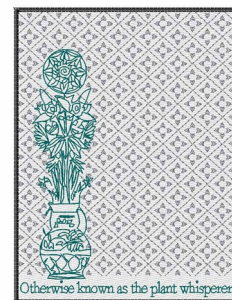

Name: Plant Whisperer Machine Embroidery Design

SKU: WD02-JLA000271C

Brand: Windmill Designs

Unique Colors: 13 (4 color Stops)

Unique Colors

	Color Name (Color Code)	Manufacturer - Type
	Super White (1001) [No Color Selected]	madeira - rayon
	Dusty Lilac (1263) [No Color Selected]	madeira - rayon
	Crocus (286)	Exquisite - Polyester 1000m

Complete Color Sequence

#		Color Name (Color Code)	Manufacturer - Type
1		Super White (1001) [No Color Selected]	madeira - rayon
2		Super White (1001) [No Color Selected]	madeira - rayon
3		Crocus (286)	Exquisite - Polyester 1000m