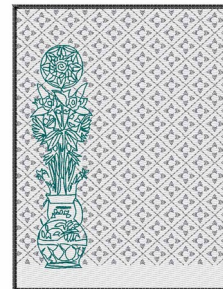

Name: Green Vase Machine Embroidery Design

SKU: WD02-JLA000271A

Brand: Windmill Designs

Unique Colors: 13 (4 color Stops)

Unique Colors

	Color Name (Color Code)	Manufacturer - Type
	Super White (1001) [No Color Selected]	madeira - rayon
	Dusty Lilac (1263) [No Color Selected]	madeira - rayon
	Crocus (286)	Exquisite - Polyester 1000m

Complete Color Sequence

#		Color Name (Color Code)	Manufacturer - Type
1		Super White (1001) [No Color Selected]	madeira - rayon
2		Super White (1001) [No Color Selected]	madeira - rayon
3		Crocus (286)	Exquisite - Polyester 1000m