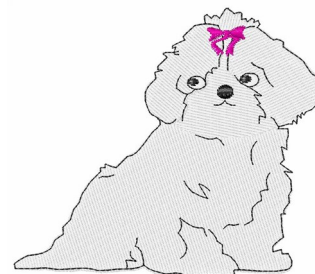

Name: Puppy With Bow Machine Embroidery Design

SKU: WD02-JLA000269A

Brand: Windmill Designs

Unique Colors: 13 (3 color Stops)

Unique Colors

	Color Name (Color Code)	Manufacturer - Type
	Super White (1001) [No Color Selected]	madeira - rayon
	Dusty Lilac (1263) [No Color Selected]	madeira - rayon
	Crocus (286)	Exquisite - Polyester 1000m