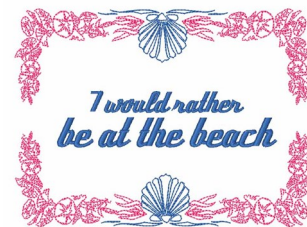

Name: At the Beach Machine Embroidery Design

SKU: WD02-JLA000265C

Brand: Windmill Designs

Unique Colors: 13 (3 color Stops)

Unique Colors

	Color Name (Color Code)	Manufacturer - Type
	Super White (1001) [No Color Selected]	madeira - rayon
	Dusty Lilac (1263) [No Color Selected]	madeira - rayon
	Crocus (286)	Exquisite - Polyester 1000m