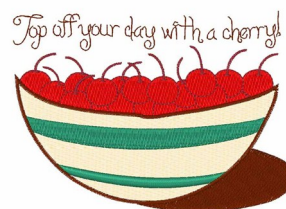

Name: Top Off Your Day Machine Embroidery Design

SKU: WD02-JLA000262D

Brand: Windmill Designs

Unique Colors: 13 (5 color Stops)

Unique Colors

	Color Name (Color Code)	Manufacturer - Type
	Super White (1001) [No Color Selected]	madeira - rayon
	Dusty Lilac (1263) [No Color Selected]	madeira - rayon
	Crocus (286)	Exquisite - Polyester 1000m