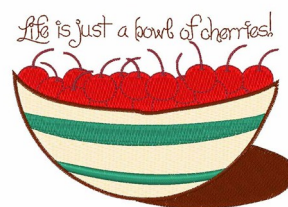

Name: Bowl Of Cherries Machine Embroidery Design

SKU: WD02-JLA000262B

Brand: Windmill Designs

Unique Colors: 13 (5 color Stops)

Unique Colors

	Color Name (Color Code)	Manufacturer - Type
	Super White (1001) [No Color Selected]	madeira - rayon
	Dusty Lilac (1263) [No Color Selected]	madeira - rayon
	Crocus (286)	Exquisite - Polyester 1000m